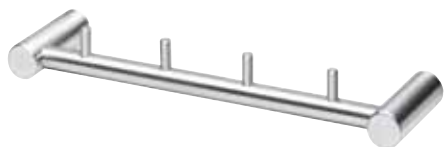

Intersteel not only offers total solutions for building hardware, but also for your sanitary accessories. The Aqua-products are manufactured from high grade stainless steel (10 years warranty) with an eye for functional and modern design. Thanks to the high quality Aqua range, Intersteel offers you a complete and useful sanitary line.

thuis in sanitair
Aqua

Badkameraccessoires

Bathroom accessories - Badezimmerzubehör

0035.763414

Handdoekrek met 4 vaste pinnen.
RVS geborsteld.

Towel holder with 4 fixed pins.
Brushed stainless steel.
Handtuchhalter mit vier festen Stiften.
Edelstahl gebürstet.