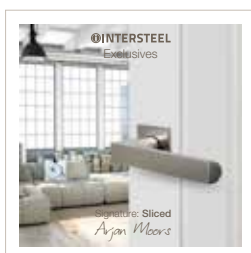

Ook van INTERSTEEL - Also / Auch INTERSTEEL

Signature: **Sliced** - *Arjan Moors*

Exclusief deurbeslag van Intersteel, ontworpen door product- en interieur ontwerper Arjan Moors. Geïnspireerd op de eenvoud van het alledaagse.

Exclusive door hardware from Intersteel, designed by product and interior designer Arjan Moors. Inspired by the simplicity of the ordinary.

Exklusive Türbeschläge von Intersteel, entworfen von Produkt- und Interior Designer Arjan Moors. Durch die Einfachheit des Alltags inspiriert.